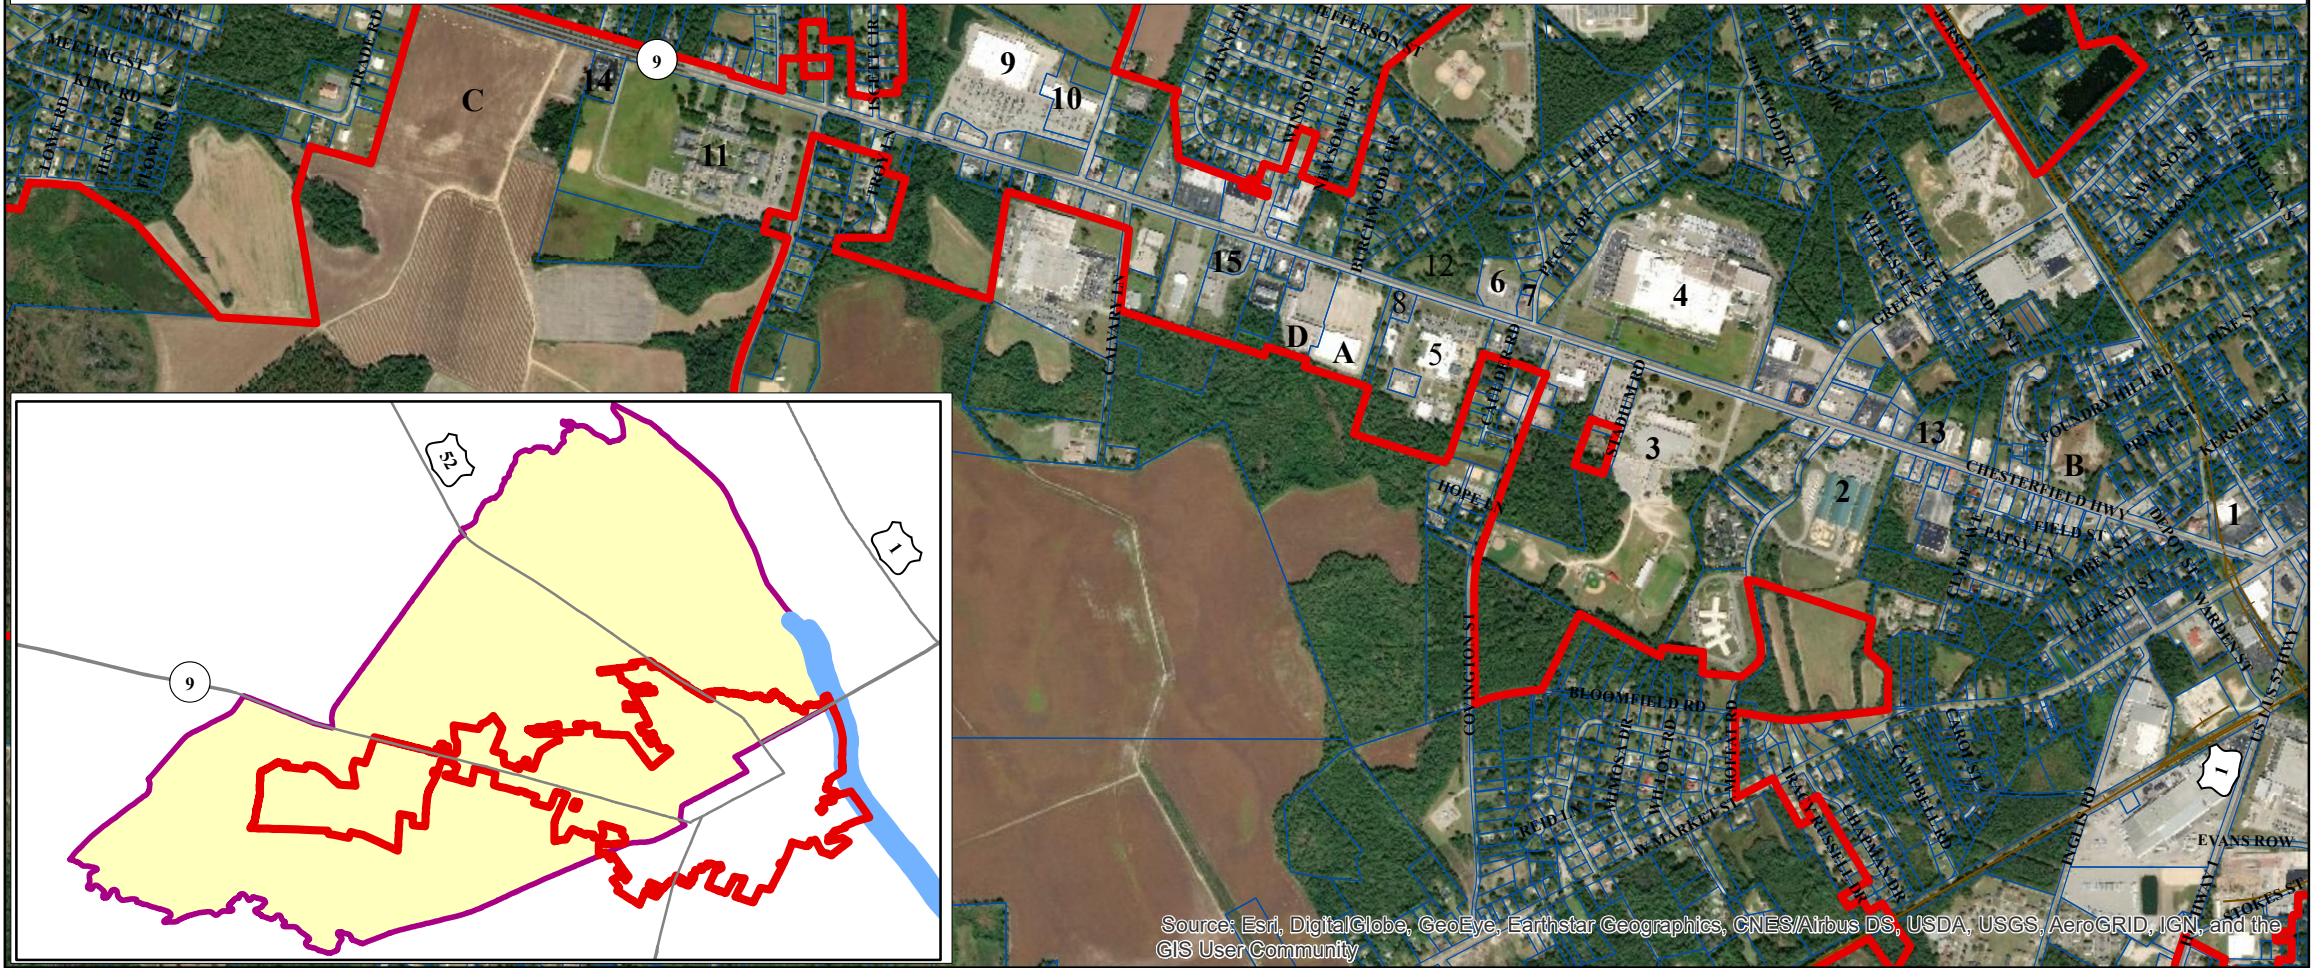

TOWN OF CHERAW *Cheraw Opportunity Zone Map*

A. Former Walmart

C. Vacant Lot

1. Former Bil-Lo (Town-owned)

4. Highland Industries

7. Long's Pharmacy

10. Shopping Plaza

13. Carolina Bank

B. Vacant Lot (Former Cheraw Healthcare)

D. Former Food Lion

2. Cheraw Intermediate School

5. McLeod - Cheraw Hospital

8. McLeod OB/GYN

11. Northeastern Technical College

14. Founder's Bank

3. Cheraw High School

6. McLeod Health

9. Walmart

12. Proposed Newsome Commons (LITC)

15. First Bank

 Town of Cheraw Limits  Great Pee Dee River  Opportunity Zone Census Tract

Source: Esri, DigitalGlobe, GeoEye, Earthstar Geographics, CNES/Airbus DS, USDA, USGS, AeroGRID, IGN, and the GIS User Community